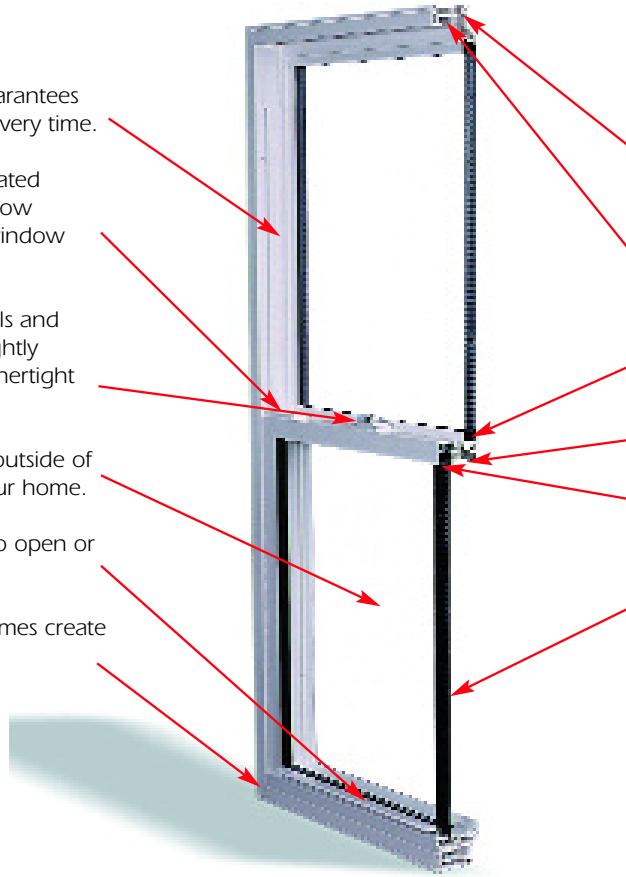

***INSET:** Integrated J-channel for easy siding installation.*

WINDOW ANATOMY

Spiral balance mechanism guarantees easy, dependable operation every time.

Integra tilt-latch hardware created specifically for the Vytex Window and is designed to improve window durability and appearance.

Cam-type lock and keeper pulls and keeps your window sashes tightly together for a complete weathertight seal.

Tilt-in sash lets you clean the outside of your windows from inside your home.

Integral lift rail makes it easy to open or close your windows.

Fusion welded sashes and frames create a structurally sound unit.

The special formula PVC used in our windows never needs painting and makes cleaning a snap. It will never scratch or dent.

Our multi-chambered, hollow thermalized insulating system provides more dead air space for better insulation than single chambers and adds greater strength and durability to the window.

All hardware on Vytex windows is reinforced with an aluminum sleeve insert.

Weatherstripping decreases air infiltration.

Integral Interlocks keep windows closed tight for added security and weatherproofing.